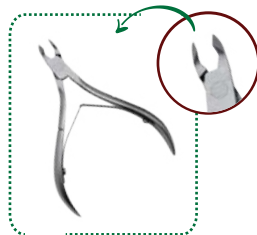

OPT - 3132

Ean - 7261894231328

Double sided callus remover, one side is coarse and the other one is delicate. Removes dead skin, and smoothes rough feet almost instantly. Lightweight and easy to use with a long handle.

Foot file Removes dead skin, and smoothes rough feet instantly.

OPT - 3076
Ean - 7261894230765

Cracked Skin Cutter A pedicure tool. Perfect for removing/cutting callous/corn/hard skin/cuticle.

OPT - 3080
Ean - 7261894230802

Corn Plane Blades

OPT - 3146
Ean - 7261894231465

Cuticle Nipper

OPT - 3138
Ean - 7261894231380

Cuticle Nipper

OPT - 3020
Ean - 7261894230208

NAILS CARE

Excellent for pedicure and manicure. For a complete cut with a minimum of effort.