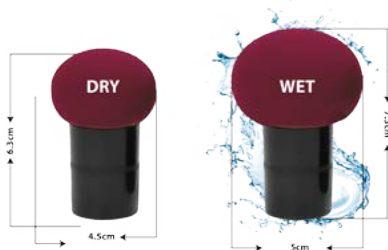

Foundation: Dot foundation onto chin, forehead, and cheeks, blend outward from the center of the face. Use the sponge dry for a normal coverage, slightly moistened for sheer coverage.

Blush: Apply cream/powder blush over foundation with a dry sponge. Sweep lightly from cheekbone toward the hairline.

Powder: For loose or pressed powder use the sponge dry. Pick-up powder, then apply it to the skin. Get rid of any excess.