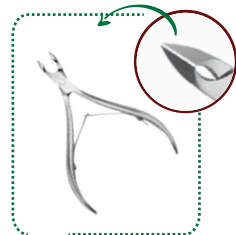

Corn Plane Blades

OPT - 3146
Ean - 7261894231465

Cuticle Nipper

OPT - 3138
Ean - 7261894231380

Cuticle Nipper

OPT - 3020
Ean - 7261894230208

NAILS CARE

Excellent for pedicure and manicure. For a complete cut with a minimum of effort.

Nail Clipper

Gold Plated
with file

OPT - 3010

Ean - 7261894230109

Nail Clipper

Chrome Plated
with file

OPT - 3011

Ean - 7261894230116

Nail Clipper

Chrome Plated
with file

OPT - 3085

Ean - 7261894230857

Toe Nail Clipper

Chrome Plated

OPT - 3137

Ean - 7261894231373